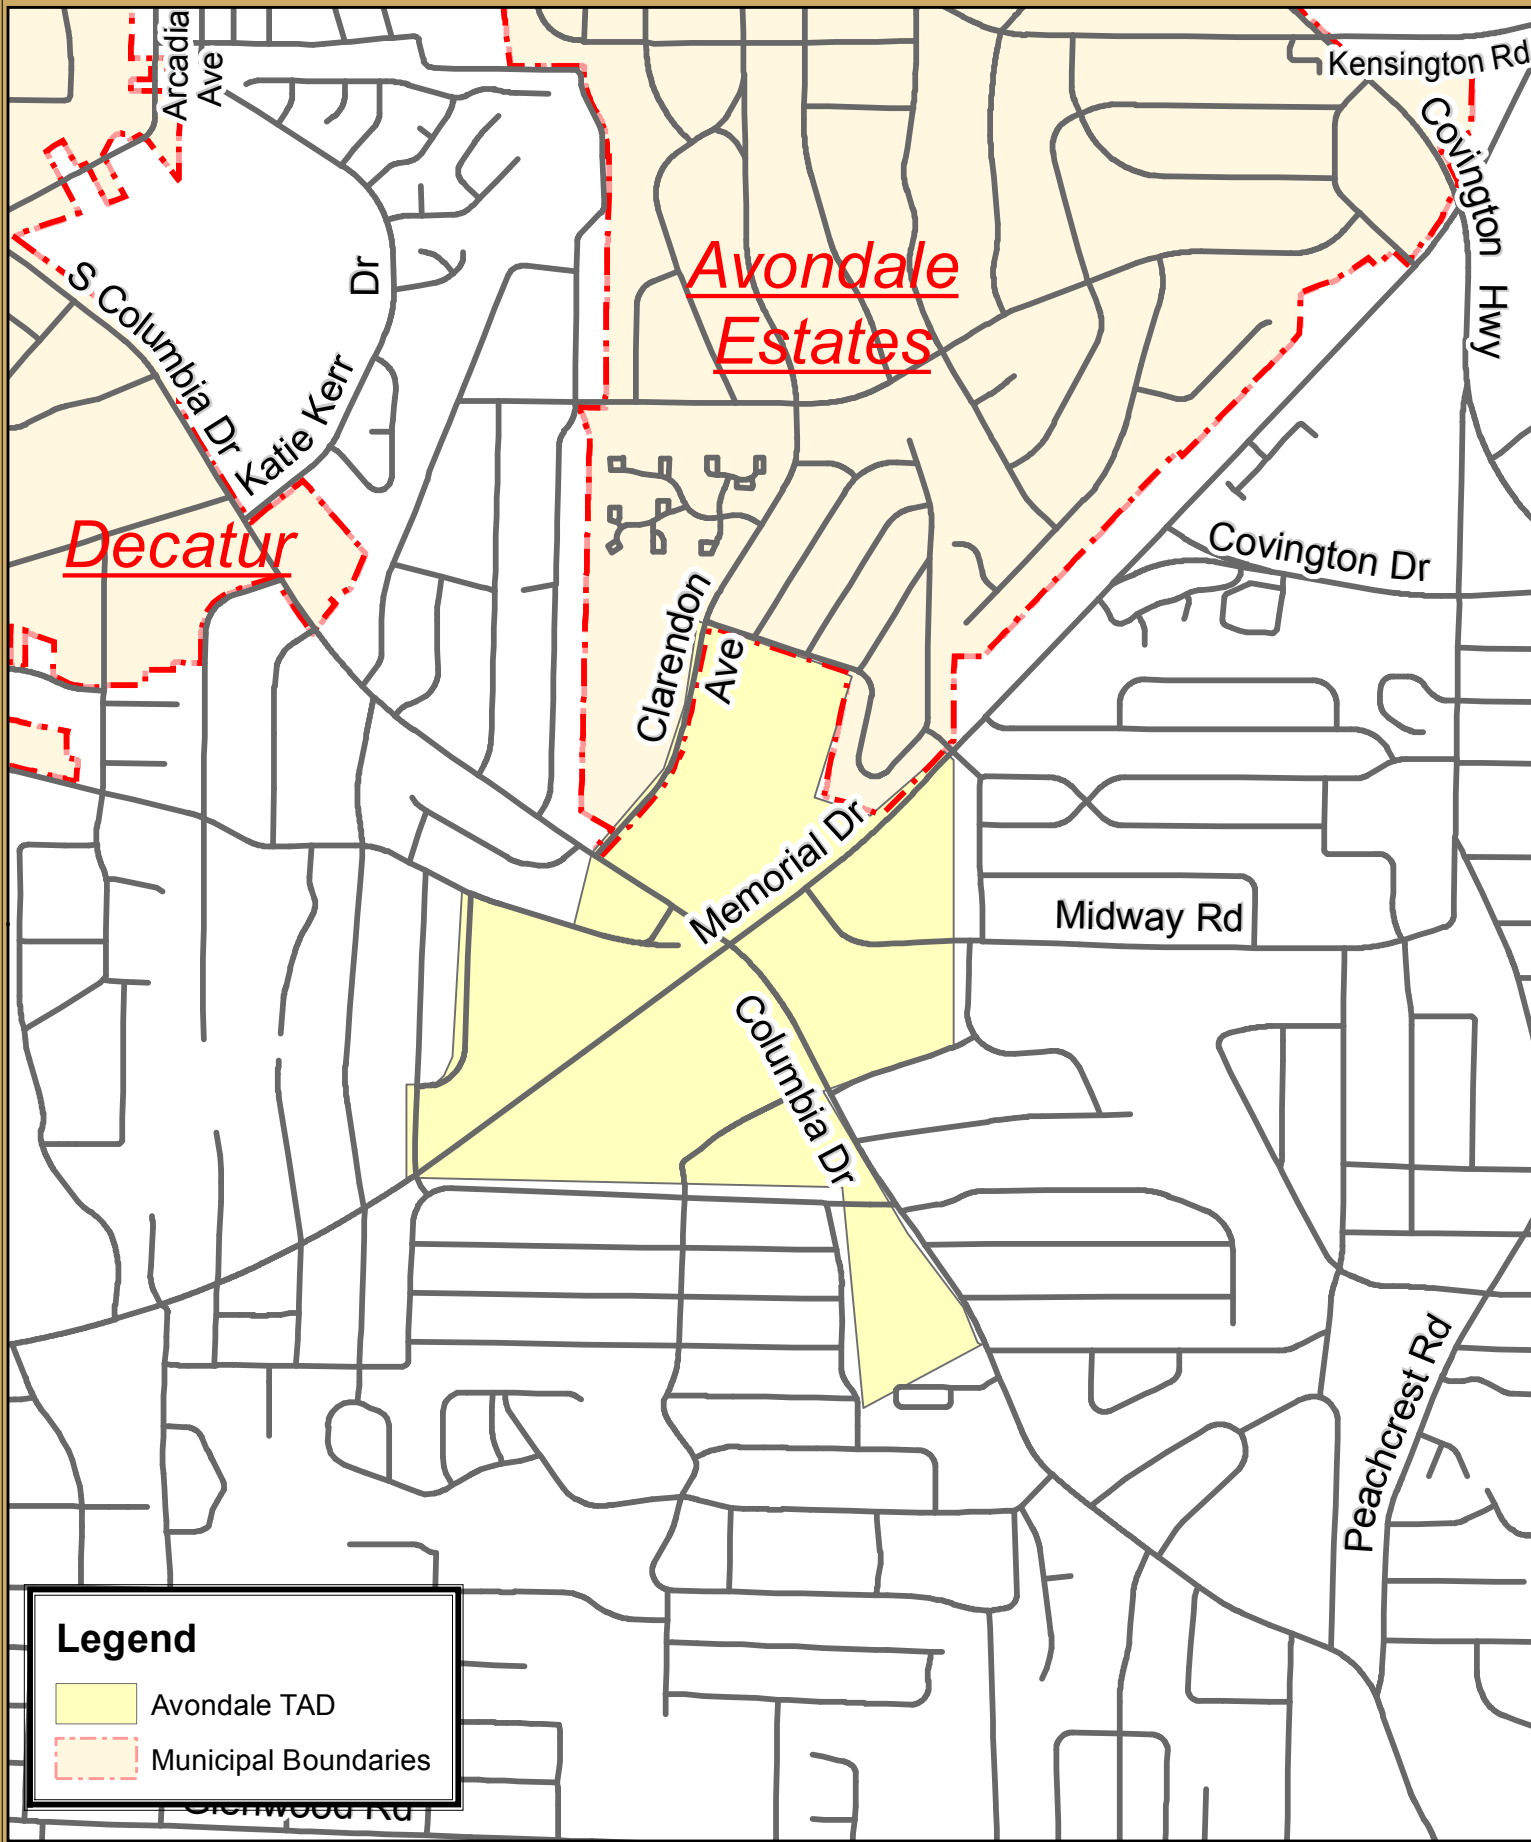

Avondale TAD

DeKalb County, GA

Date Printed: 11/6/2017

Data Source:

DeKalb County GIS Disclaimer

Legend

- Avondale TAD
- Municipal Boundaries